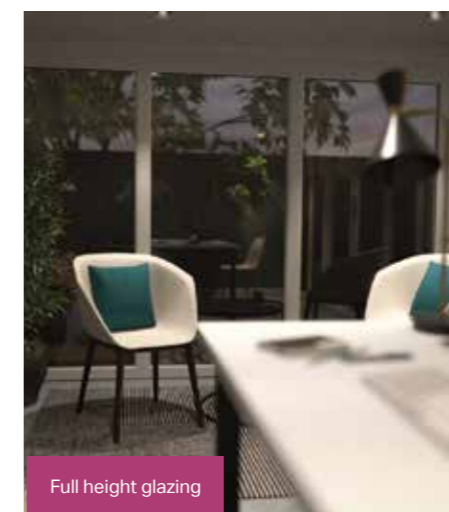

Gardenrooms

By Ultraframe

Beautiful, Energy Efficient Garden Rooms

The Studio | The Pavilion

Beautiful, Energy Efficient Garden Rooms

CUSTOMISE
Unbeatable range of design options

BRIGHT
Cost effective, integrated rooflights

Stylish, durable and energy efficient, a Garden Room from Ultraframe will stand the test of time, leaving you to enjoy the extra space in your garden.

Gardenrooms
By Ultraframe

How Will You Use Yours?

A Garden Room links your living or workspace to the outdoors around you, creating a tranquil place to escape to.

Workspace

Working from home is becoming a firm fixture in our busy, modern lives. Swap your commute for a peaceful walk to the end of your garden.

Garden Rooms by Ultraframe offer the perfect base to work, whether that be remote working, or running your own business, design studio or workshop.

Perfect for use all year round

Flooded with natural light

High thermal performance

Full height glazing

Contemporary corner columns

Gardenrooms

By Ultraframe

ultraframegardenrooms.com